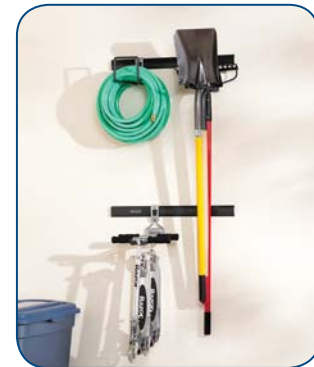

Multipurpose Kit
Item No. 5F34