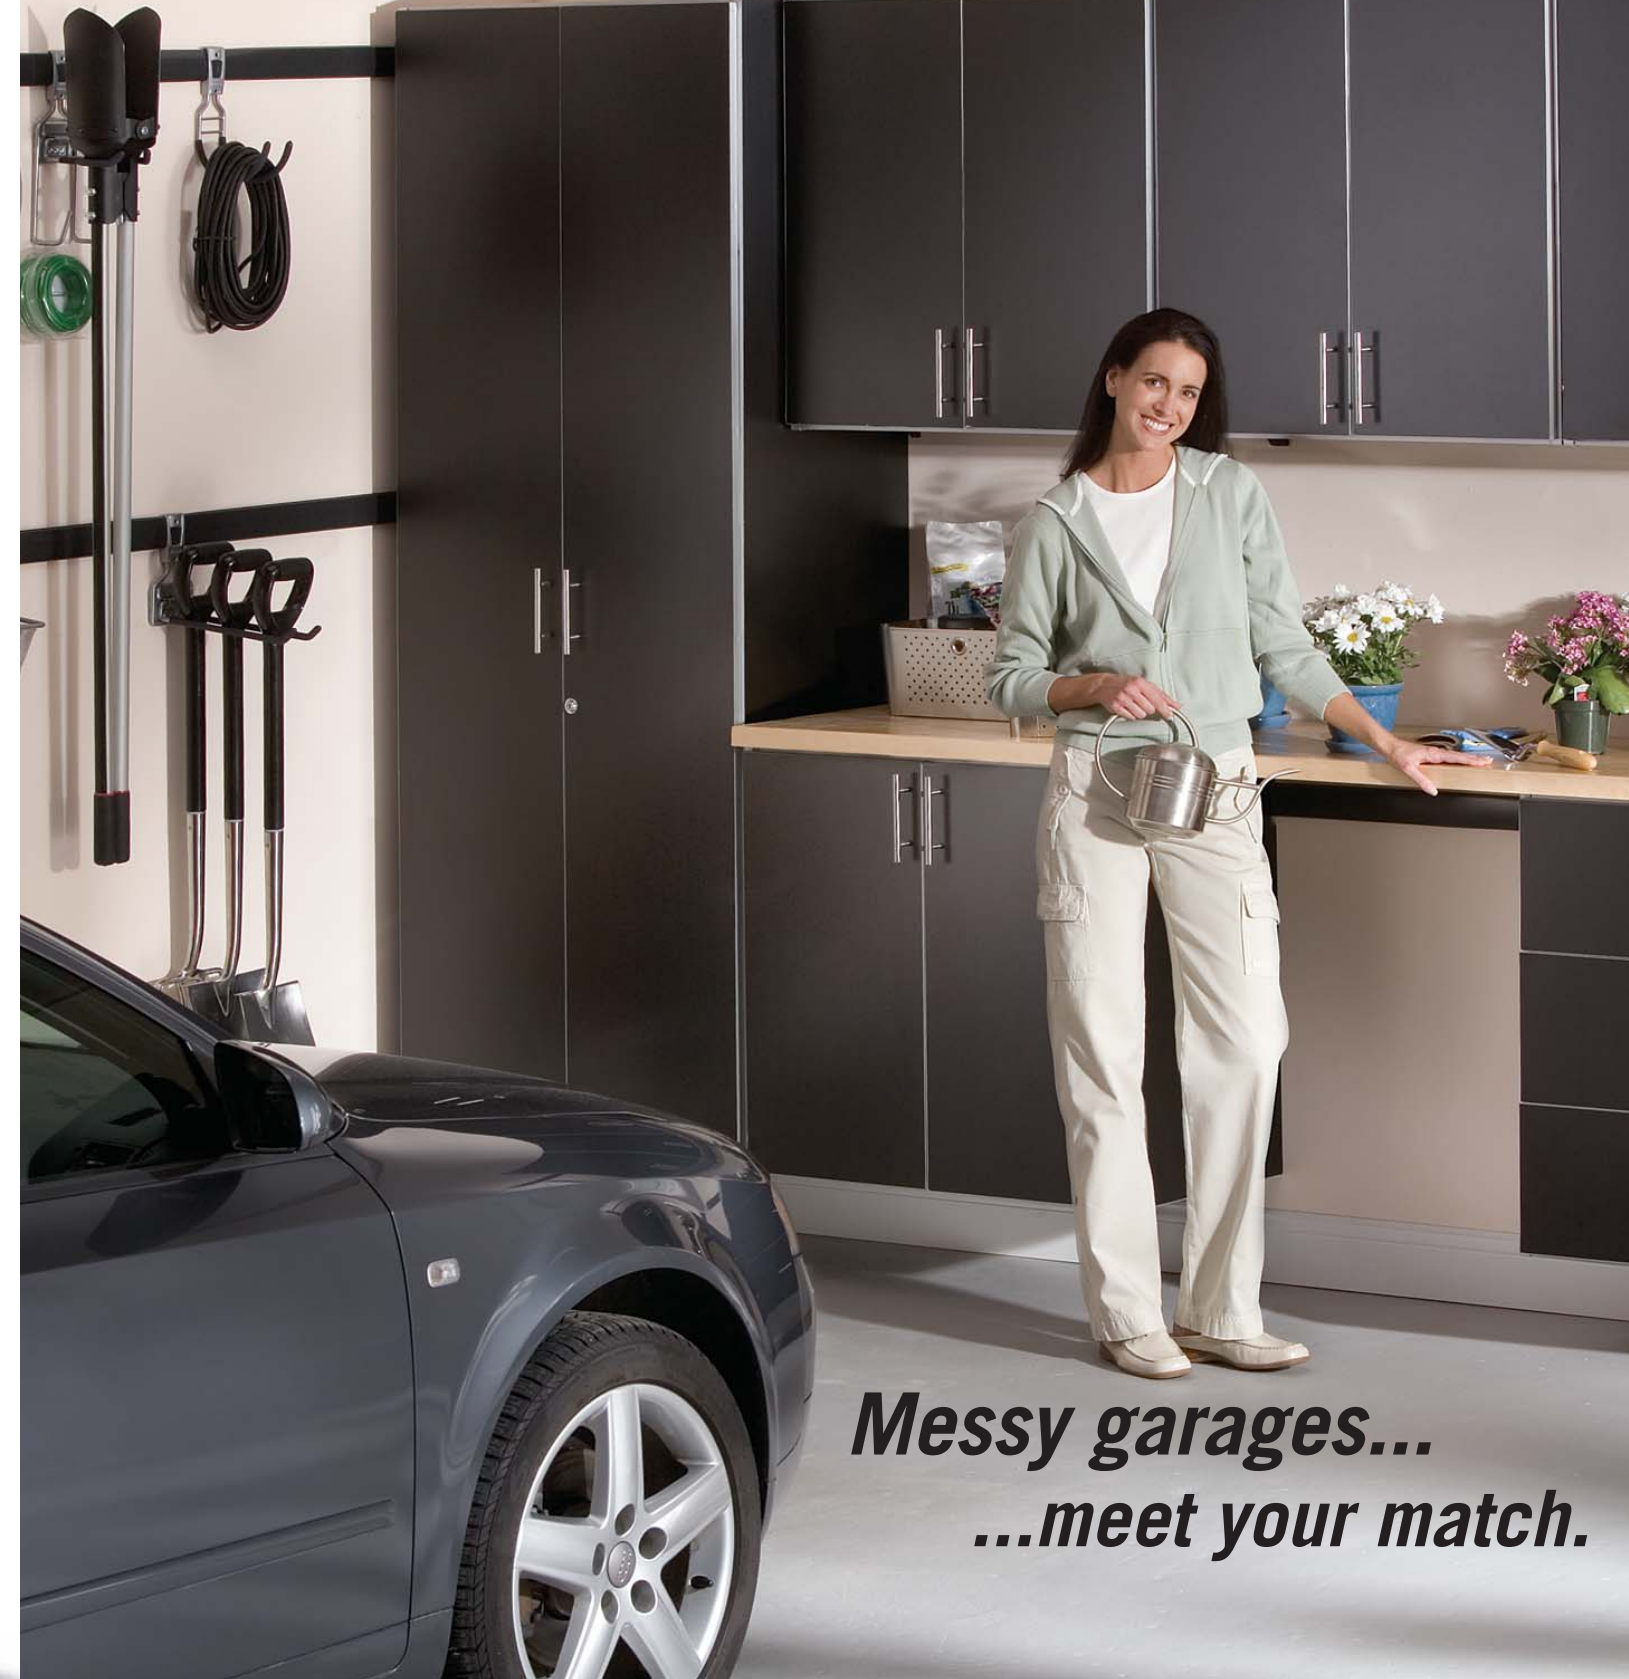

Rubbermaid

*Messy garages...
...meet your match.*

Garage Organization System

Organization that fits your Lifestyle

- Steel rail with PVC cover.
 - Available in 3 lengths
 - Over 20 accessories
 - Supports up to 2,000 lbs
- Accessories can easily be repositioned. Constructed with $\frac{3}{8}$ " diameter steel for extra durability.
 - Coated with Satin Nickel epoxy finish that will not rust, chip or crack
- Wood laminate cabinetry integrates in appearance and function with the FastTrack® Rail System.
 - Durable, $\frac{3}{4}$ " thick wood laminate withstands moisture, nicks and stains
- Stainless steel, Amerock® door and drawer pulls provide a modern, sleek exterior.
- Cabinets mount to FastTrack® hang rail to keep off the floor, away from dirt and water.