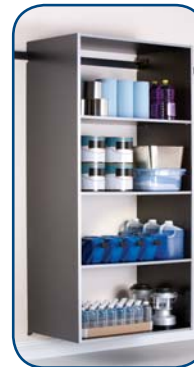

FastTrack® Rails
144" - Item No. 5E73
84" - Item No. 5G77
48" - Item No. 5G76

Upper Cabinet Kit
14" D - Item No. 3L20
Base Cabinet Kit
19" D - Item No. 3L21

Drawer Kit
19" H - Item No. 3L25
(includes one drawer)

Slide-out Shelf Kit
19" D - Item No. 3L29

Double Door Kits
30" H - Item No. 3L27
84" H - Item No. 3L28

Garage Worktops
63" W - Item No. 3L31
94.5" W - Item No. 3L32

Tall Cabinet Kit
19" D - Item No. 3L23